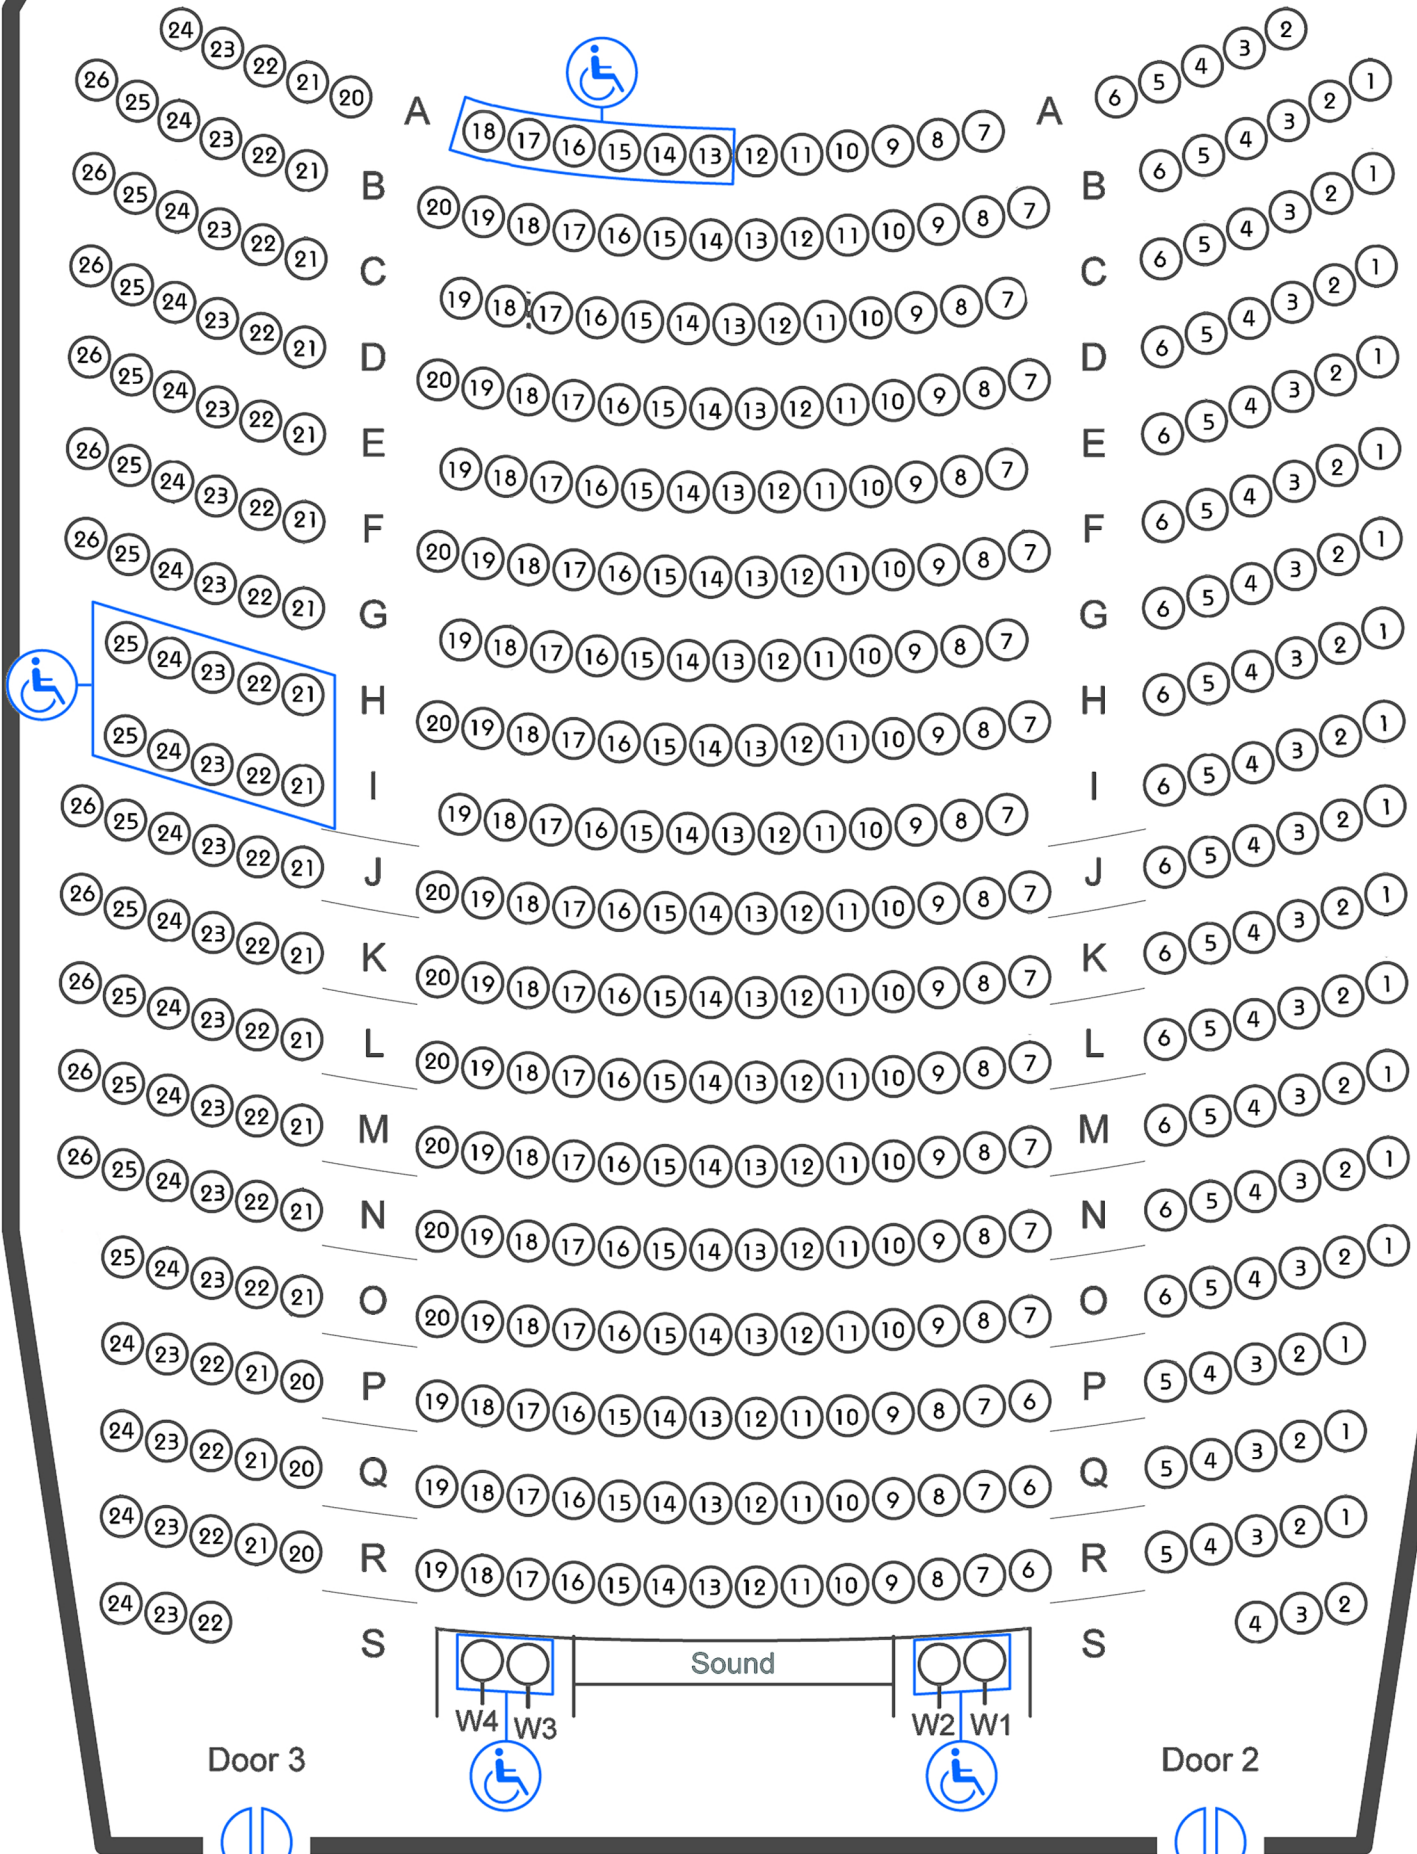

# STAGE

ORCHESTRA PIT

Exit and  
Wheelchair  
Access

Door 1

Door 3

Exit to  
Upstairs Foyer

Door 2

Exit to  
Upstairs Foyer