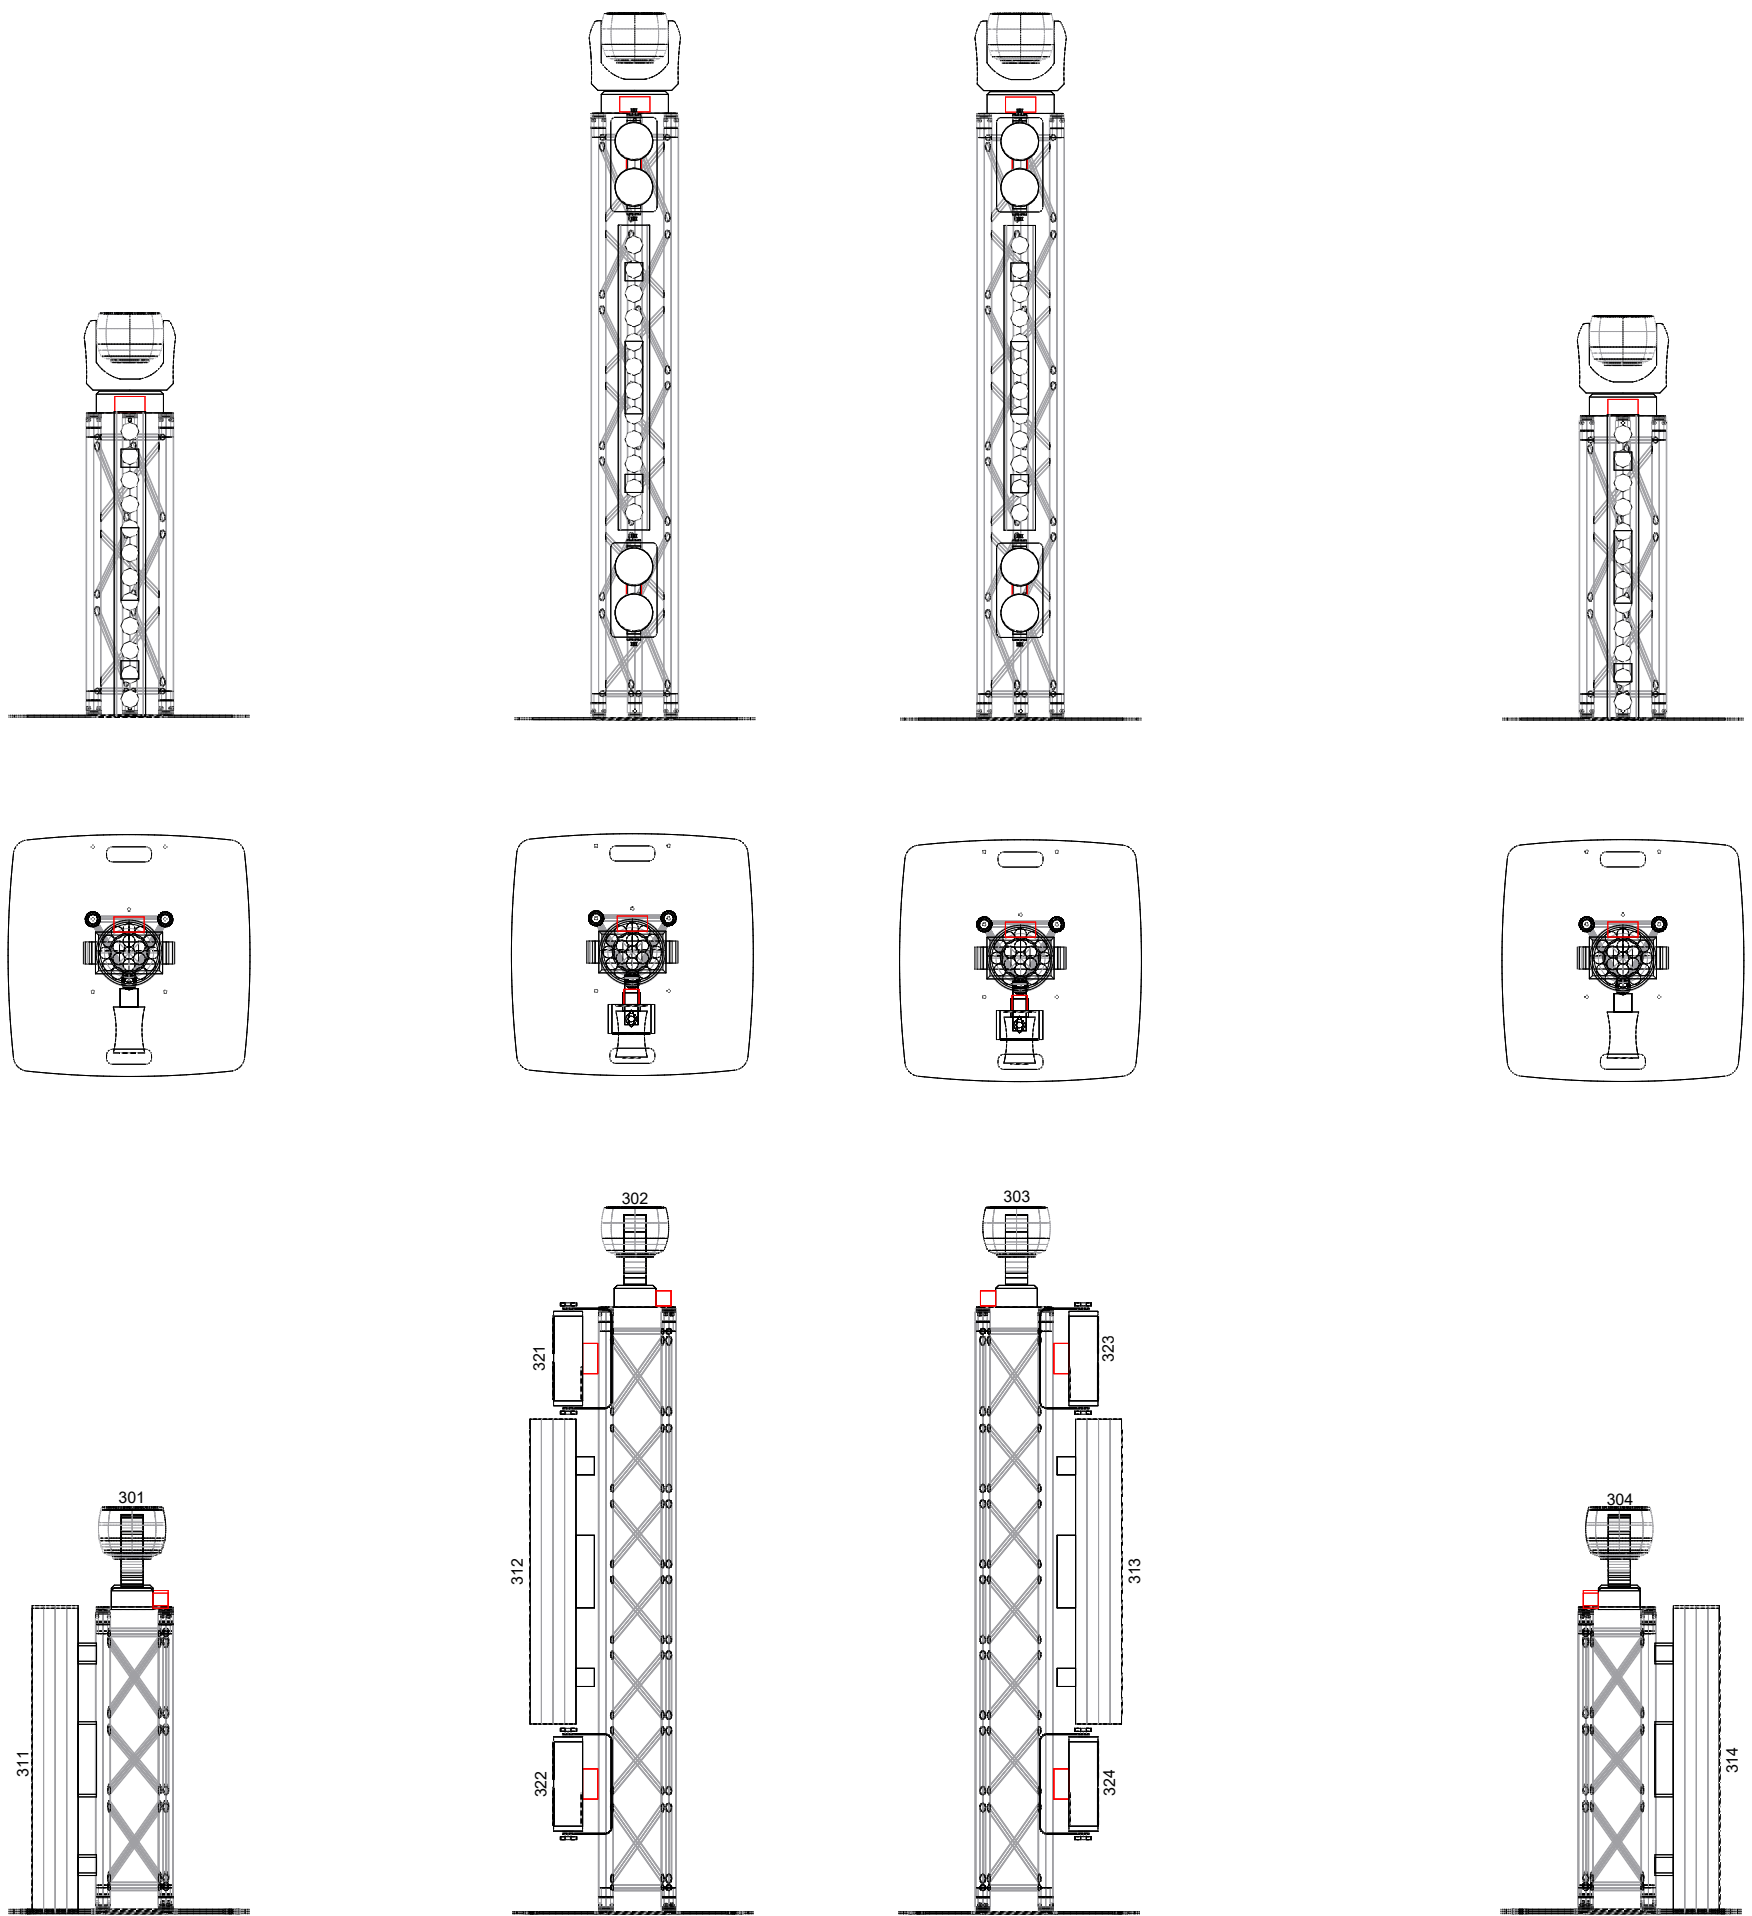

SYMBOL KEY

| | | |
|--|------------------------------------|----|
| | ETC Source4 Lustr LED2 15-30deg | 12 |
| | Chauvet Ovation E-260 WW 19 Degree | 5 |
| | Chauvet Ovation E-260 WW 26 Degree | 5 |
| | Chauvet Ovation E-2 FC | 6 |
| | Elation KL Par FC WFL | 12 |
| | Showline SL Par 155 | 6 |
| | Ayrton Mistral-S | 8 |
| | Martin Mac Quantum Profile | 2 |
| | Martin Mac Quantum Wash | 2 |
| | Selecon Rama 6" LED Fresnel | 2 |
| | Chauvet Ovation Cyc 3 FC | 4 |
| | EK Lights LED ePAR UV | 2 |

DMX UNIVERSES

- U1: FOH & ORCH Bridges
- U2: LX 1
- U3: LX 2
- U4: LX 3
- U5: LX 4
- U6: Floor & Perches
- U7: Dimmers & House Lights
- U8: Wireless

NOTES

See Fixture Address Lists for additional addresses
 Dimmers and House LX cannot be re-addressed
 Half-stage only uses LX1 and LX2
 Truss floor package also available

SYMBOL KEY

| | | |
|---|-------------------------------|---|
|  | Martin Mac Aura XB | 4 |
|  | ShowPro Blinder II | 4 |
|  | Showtech LED Fusion Bar Q XII | 4 |

NOTES

4x additional Ovation CYC 3 FC units available, for floor use. Rigging available on request.